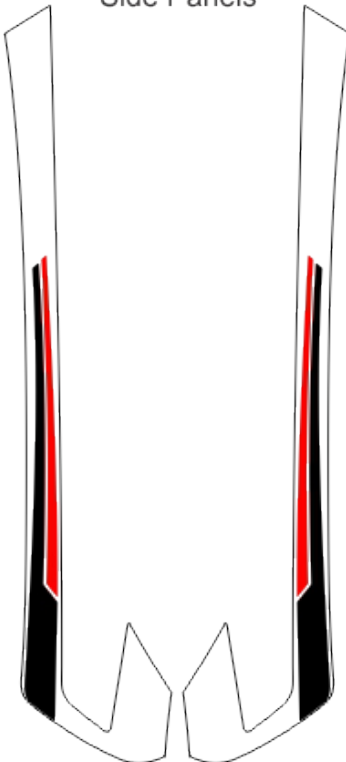

# Spyder F3 / F3S Break Stripe Lightning

Rear Fender

Outer Frunk  
Inner Frunk

Side Panels

Extras

Front Fenders

- Parts:**  
Frunk Outer  
Frunk inner  
Side Panels  
Front Fenders  
Rear Fenders  
Extras

**WrapMySpyder**  
.COM