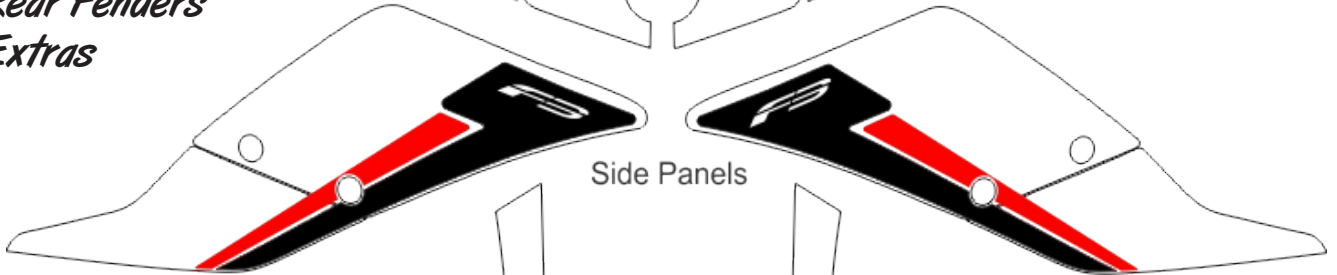

# Spyder F3 / F3S Break Stripe Lightning

Rear Fender

Outer Frunk  
Inner Frunk

Side Panels

Extras

Front Fenders

- Parts:**  
Frunk Outer  
Frunk inner  
Side Panels  
Front Fenders  
Rear Fenders  
Extras

**WrapMySpyder**  
.COM