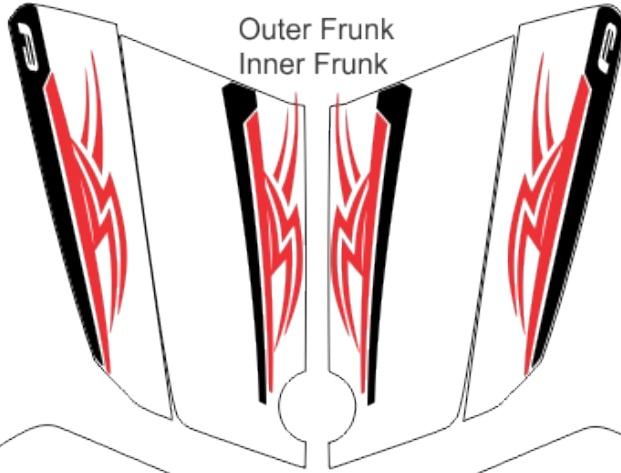

# Spyder F3 / F3S Break Stripe Lightning

Rear Fender

Outer Frunk  
Inner Frunk

Side Panels

Extras

Front Fenders

- Parts:**  
Frunk Outer  
Frunk inner  
Side Panels  
Front Fenders  
Rear Fenders  
Extras

**WrapMySpyder**  
.COM